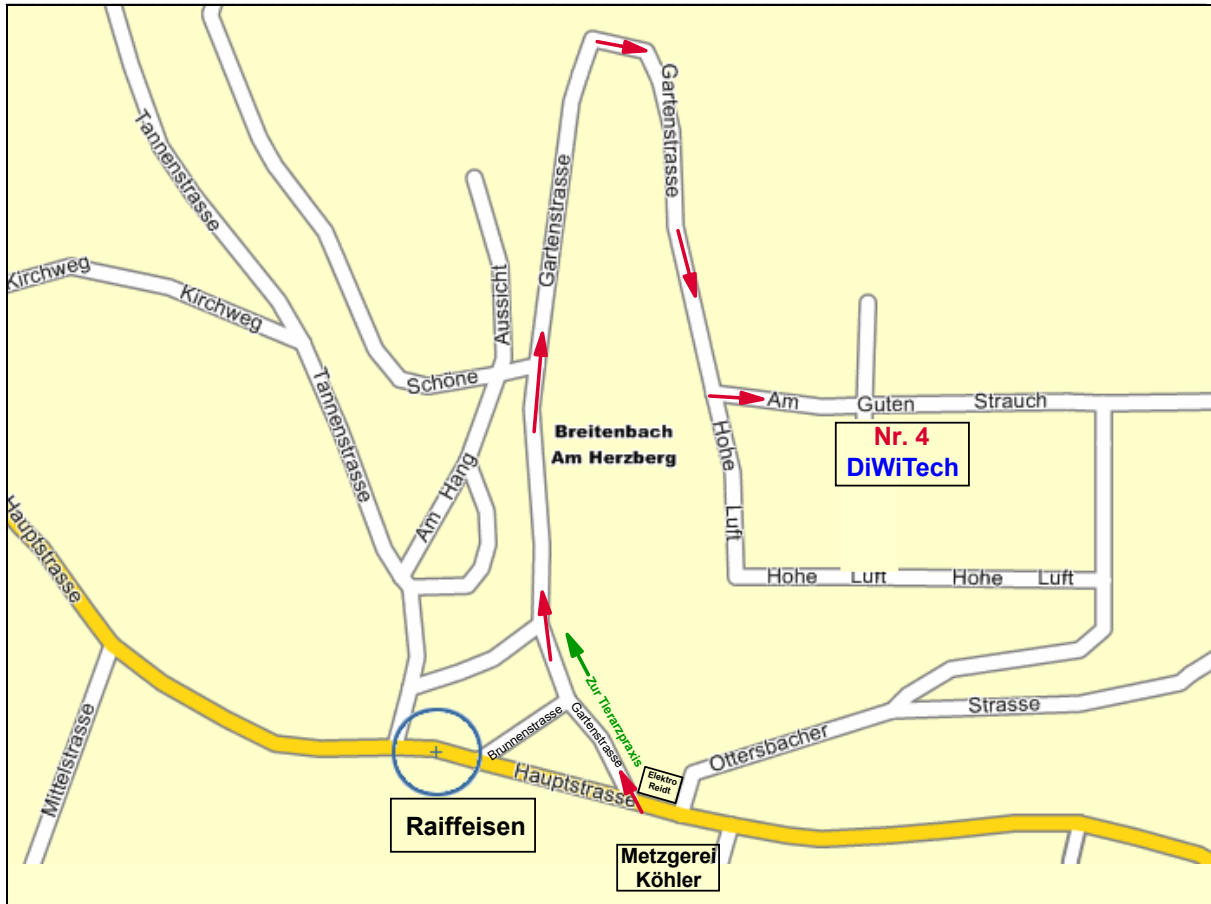

Telefax +49 (0) 6675 918853

E-Mail D.Pfannstiel@DiWiTech-Pfannstiel.de

Homepage www.DiWiTech-Pfannstiel.de

In Breitenbach:

Coming from the west:

- Go to the centre of Breitenbach.
- After "Raiffeisen" (right side) turn left into Gartenstrasse (direction veterinary practice, before "Elektro-Reidt").
- Drive along Gartenstrasse to the end.
- Turn left into "Am Guten Strauch".
- Third house on the right side - house no. 4.

Coming from the east:

- Go to the centre of Breitenbach.
- After "Metzgerei Köhler" (left side) turn right into Gartenstrasse (direction veterinary practice, after "Elektro-Reidt").
- Drive along Gartenstrasse to the end.
- Turn left into "Am Guten Strauch".
- Third house on the right side - house no. 4.